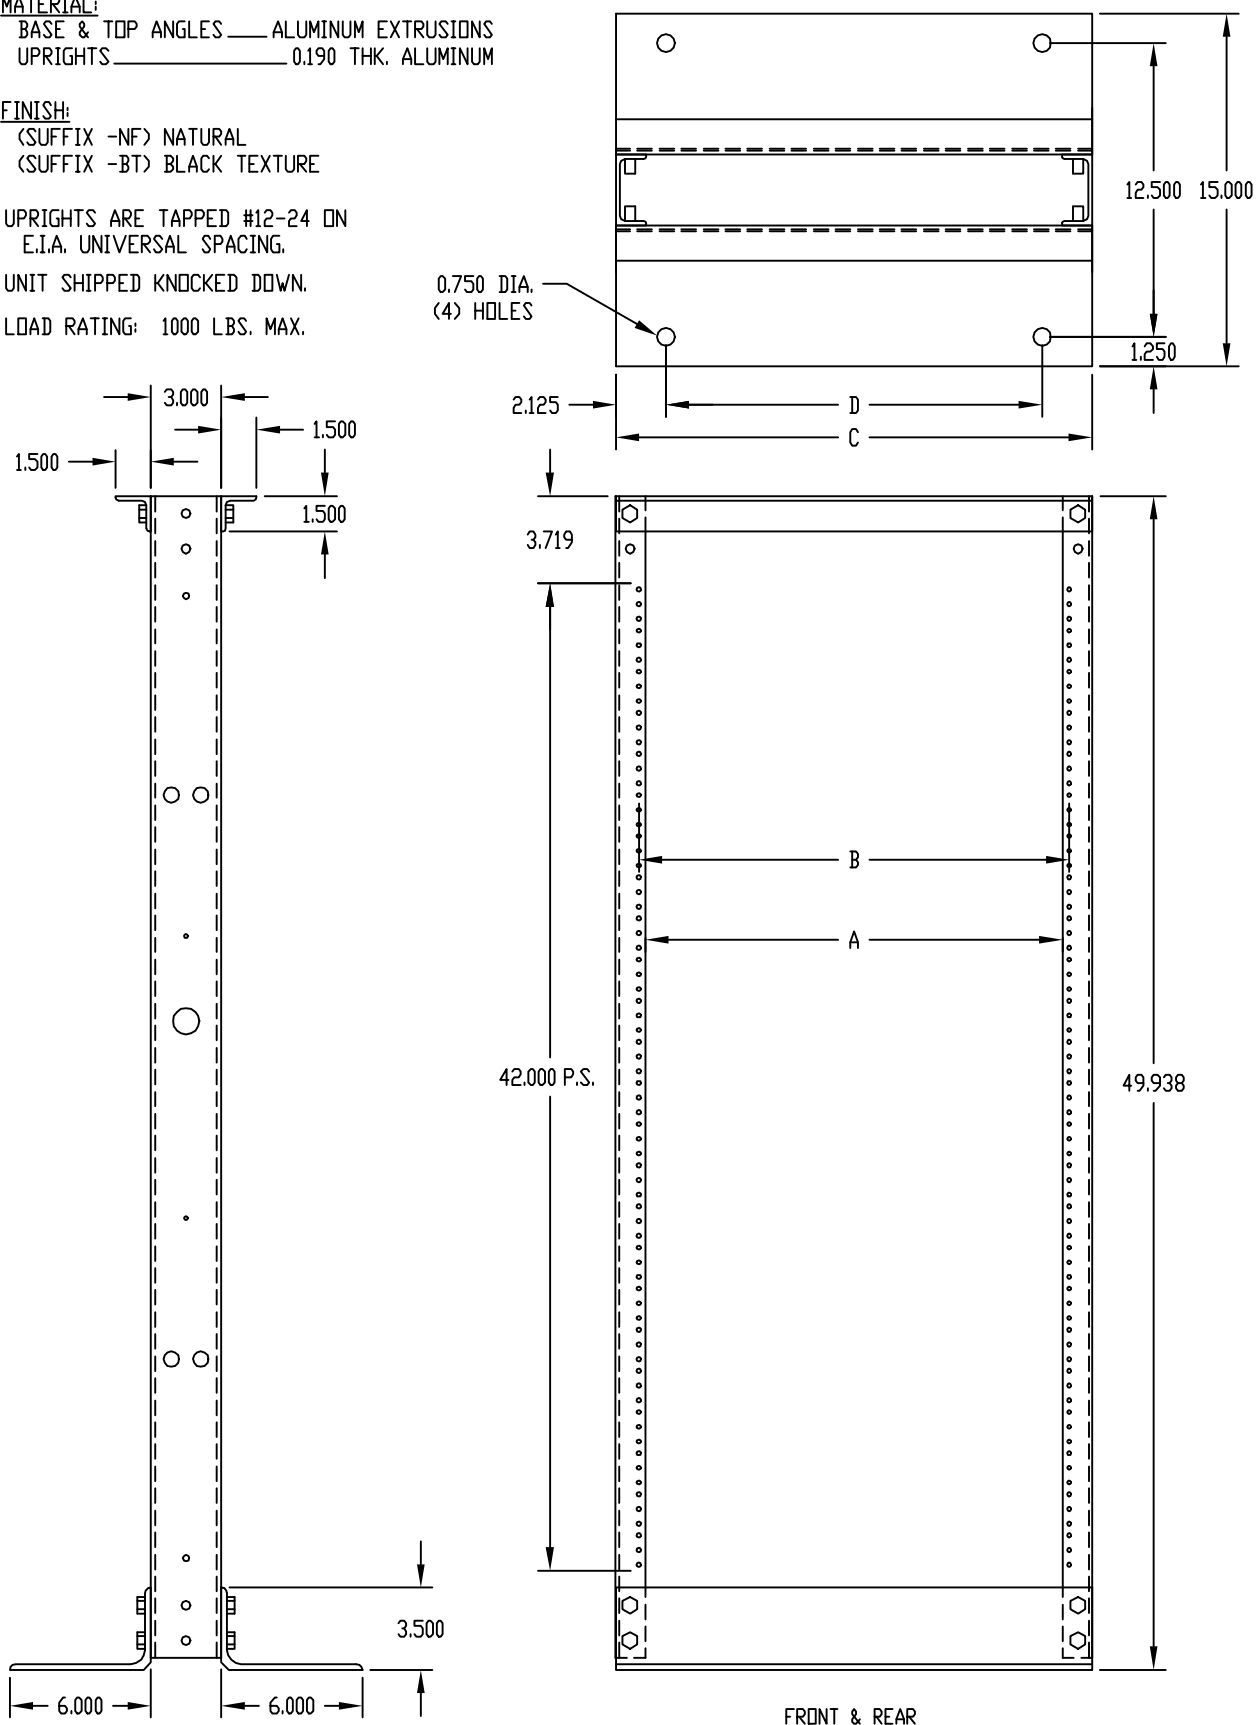

PART NAME ALUMINUM RELAY RACK

PART No. ARR-1276-NF & ARR-1276-BT
ARR-1296 NF & ARR-1296-BT

MATERIAL:
BASE & TOP ANGLES — ALUMINUM EXTRUSIONS
UPRIGHTS — 0.190 THK. ALUMINUM

FINISH:
(SUFFIX -NF) NATURAL
(SUFFIX -BT) BLACK TEXTURE

UPRIGHTS ARE TAPPED #12-24 DN
E.I.A. UNIVERSAL SPACING.

UNIT SHIPPED KNOCKED DOWN.

LOAD RATING: 1000 LBS. MAX.

| PART NO. | PANEL SPACE | OVERALL HEIGHT | A | B | C | D |
|-------------|-------------|----------------|--------|--------|--------|--------|
| ARR-1276-NF | 42.000 | 49.938 | 17.752 | 18.312 | 20.250 | 16.000 |
| ARR-1276-BT | 42.000 | 49.938 | 17.752 | 18.312 | 20.250 | 16.000 |
| ARR-1296-NF | 42.000 | 49.938 | 21.752 | 22.312 | 24.250 | 20.000 |
| ARR-1296-BT | 42.000 | 49.938 | 21.752 | 22.312 | 24.250 | 20.000 |